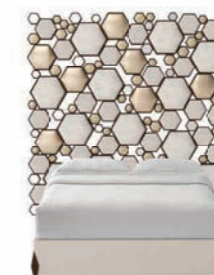

Vasarely IV 20-0794

Dimensions
W79 x D86 x H80 in
W200 x D218 x H204 cm
Finish Shown
Tabac
Mirror : Polished Edge

28