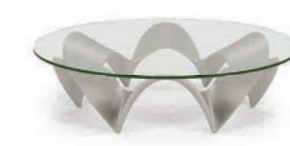

Tables

78

Valencia I 76-0618
 Dimensions
 W59 x D59 x H17 in
 W150 x D150 x H42 cm
 Finish Shown
 Macassar Ebony /
 21st Century Gold Leaf

45, 78

Valencia II 76-0619
 Dimensions
 W59 x D59 x H17 in
 W150 x D150 x H42 cm
 Finish Shown
 Bronzage /
 White Carrara Marble